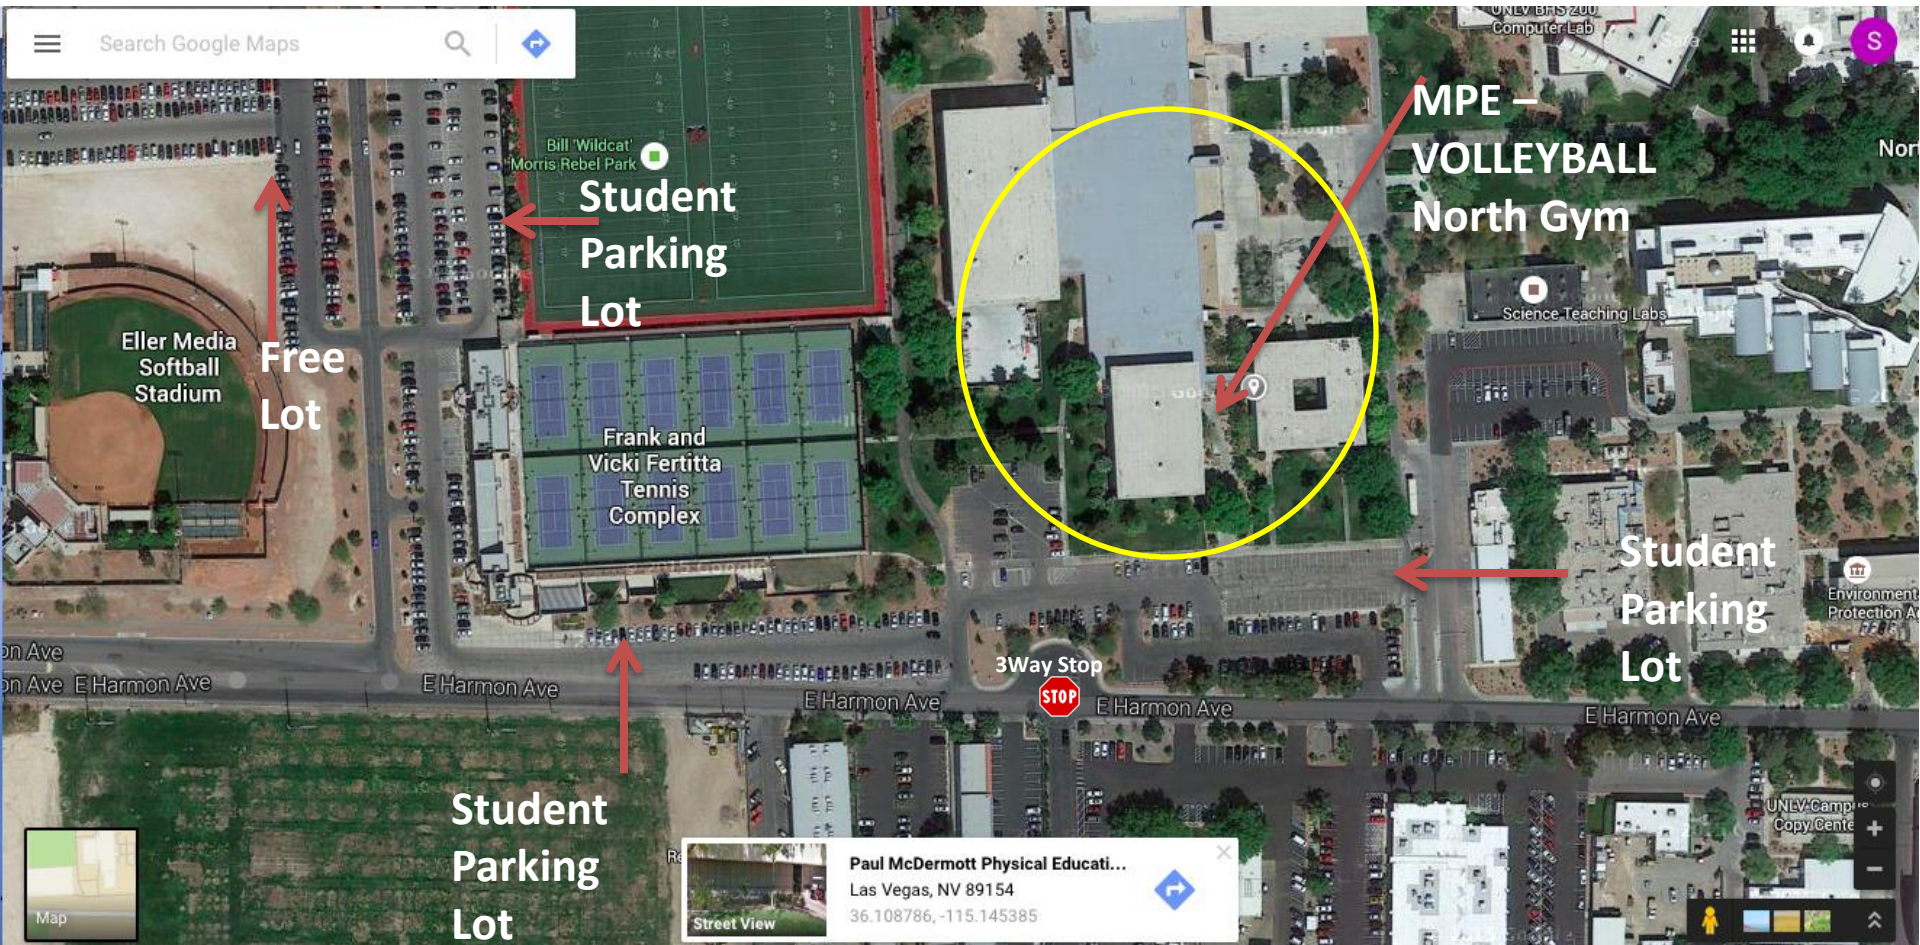

McDermott Physical Education Building (MPE)

-Where UNLV Volleyball Holds Camps & Clinics

Please Park in a Student Parking Lot (Park in Student Spaces Only) or the "Free Lot"

GPS Coordinates:
36.108786, -115.145385